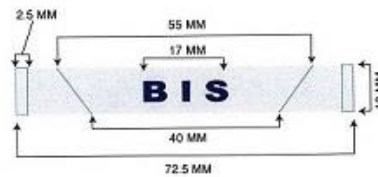

BOYS SHORT SLEEVE SHIRT