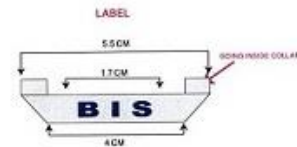

BOYS SHORT SLEEVE SHIRT